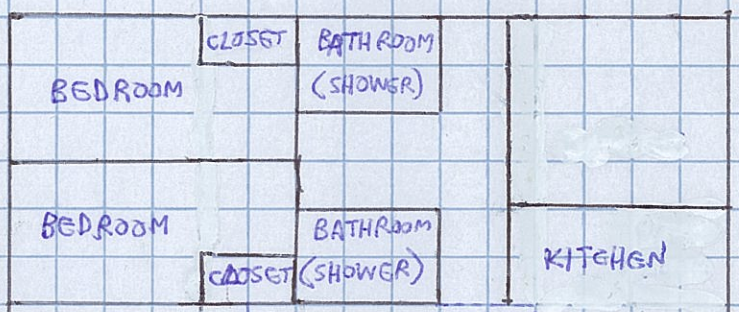

SMALL FAMILY APT UNIT (15 m x 11 m)

SINGLE/COUPLE PAX CABIN (10 m x 7 m)

2-BEDROOM PAX SUITE (11 m x 11 m)

ANDROID'S APARTMENT UNIT (13 m x 6 m)

MEDIUM FAMILY APT UNIT (15 m x 15 m)

LARGE FAMILY APT UNIT (16 m x 18 m)