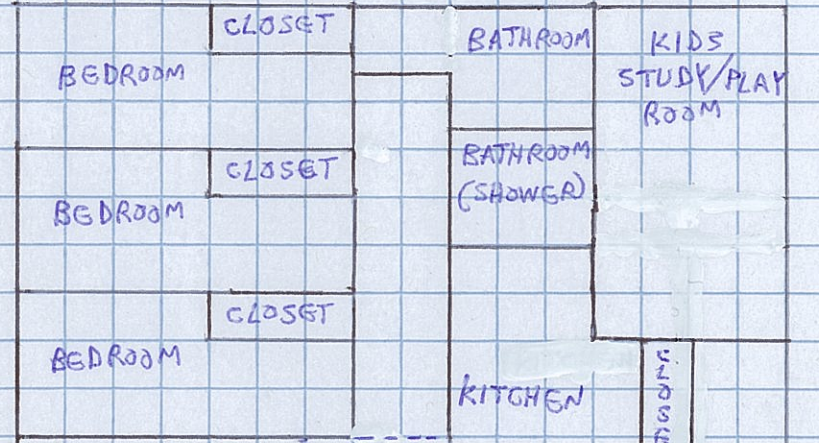

SMALL FAMILY APT UNIT (15 m x 11 m)

SINGLE/COUPLE PAX CABIN (10 m x 7 m)

2-BEDROOM PAX SUITE (11 m x 11 m)

ANDROID'S APARTMENT UNIT (13 m x 6 m)

MEDIUM FAMILY APT UNIT (15 m x 15 m)

LARGE FAMILY APT UNIT (16 m x 18 m)

SINGLE/COUPLE APT UNIT

0 5 10 15 20 25 30 35 40 45 50m