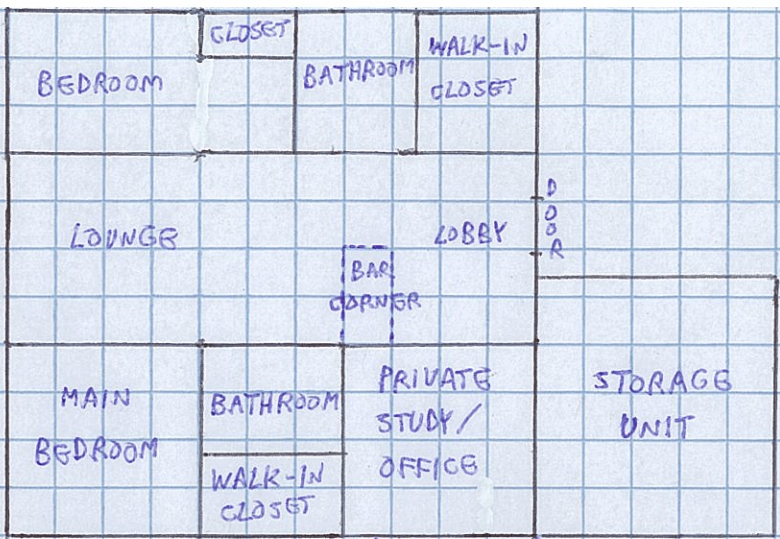

SMALL FAMILY APT UNIT (15 m x 11 m)

SINGLE/COUPLE PAX CABIN (10 m x 7 m)

2-BEDROOM PAX SUITE (11 m x 11 m)

ANDROID'S APARTMENT UNIT (13 m x 6 m)

MEDIUM FAMILY APT UNIT (15 m x 15 m)

LARGE FAMILY APT UNIT (16 m x 18 m)

SINGLE/COUPLE APT UNIT

0 5 10 15 20 25 30 35 40 45 50m