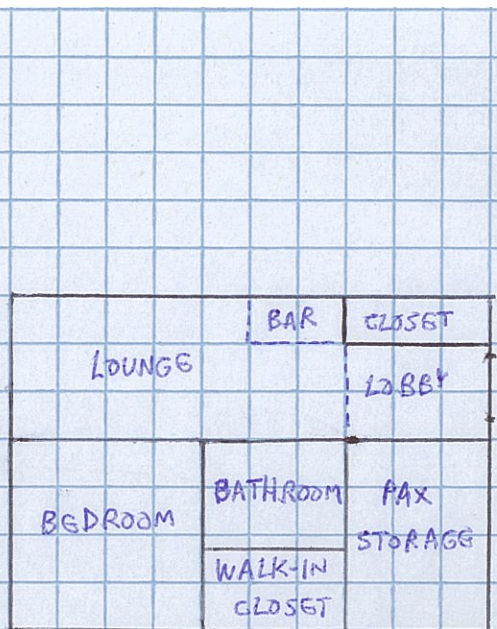

SMALL FAMILY APT UNIT (15 m x 11 m)

SINGLE/COUPLE PAX CABIN (10 m x 7 m)

2-BEDROOM PAX SUITE (11 m x 11 m)

ANDROID'S APARTMENT UNIT (13 m x 6 m)

MEDIUM FAMILY APT UNIT (15 m x 15 m)

LARGE FAMILY APT UNIT (16 m x 18 m)

SINGLE/COUPLE APT UNIT

0 5 10 15 20 25 30 35 40 45 50m