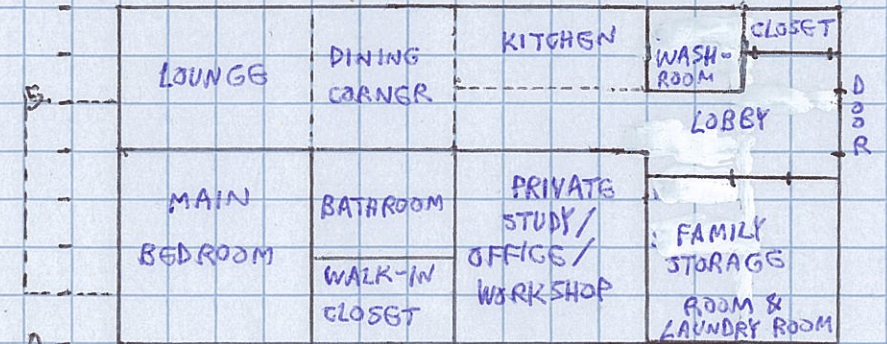

SMALL FAMILY APT UNIT (15 m x 11 m)

SINGLE/COUPLE PAX CABIN (10 m x 7 m)

2-BEDROOM PAX SUITE (11 m x 11 m)

ANDROID'S APARTMENT UNIT (13 m x 6 m)

MEDIUM FAMILY APT UNIT (15 m x 15 m)

LARGE FAMILY APT UNIT (16 m x 18 m)