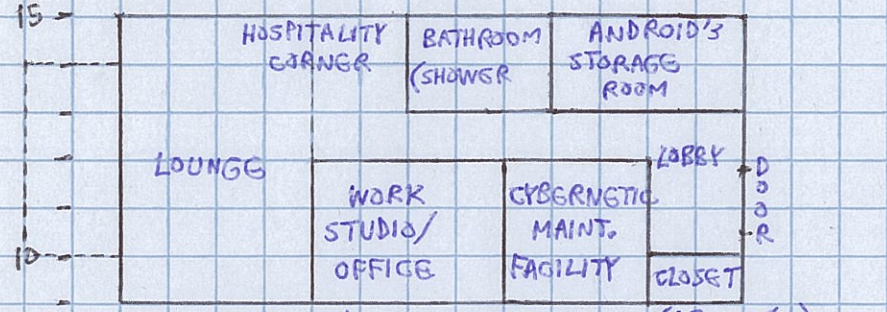

SMALL FAMILY APT UNIT (15 m x 11 m)

SINGLE/COUPLE PAX CABIN (10 m x 7 m)

2-BEDROOM PAX SUITE (11 m x 11 m)

ANDROID'S APARTMENT UNIT (13 m x 6 m)

MEDIUM FAMILY APT UNIT (15 m x 15 m)

LARGE FAMILY APT UNIT (16 m x 18 m)

SINGLE/COUPLE APT UNIT

0 5 10 15 20 25 30 35 40 45 50m