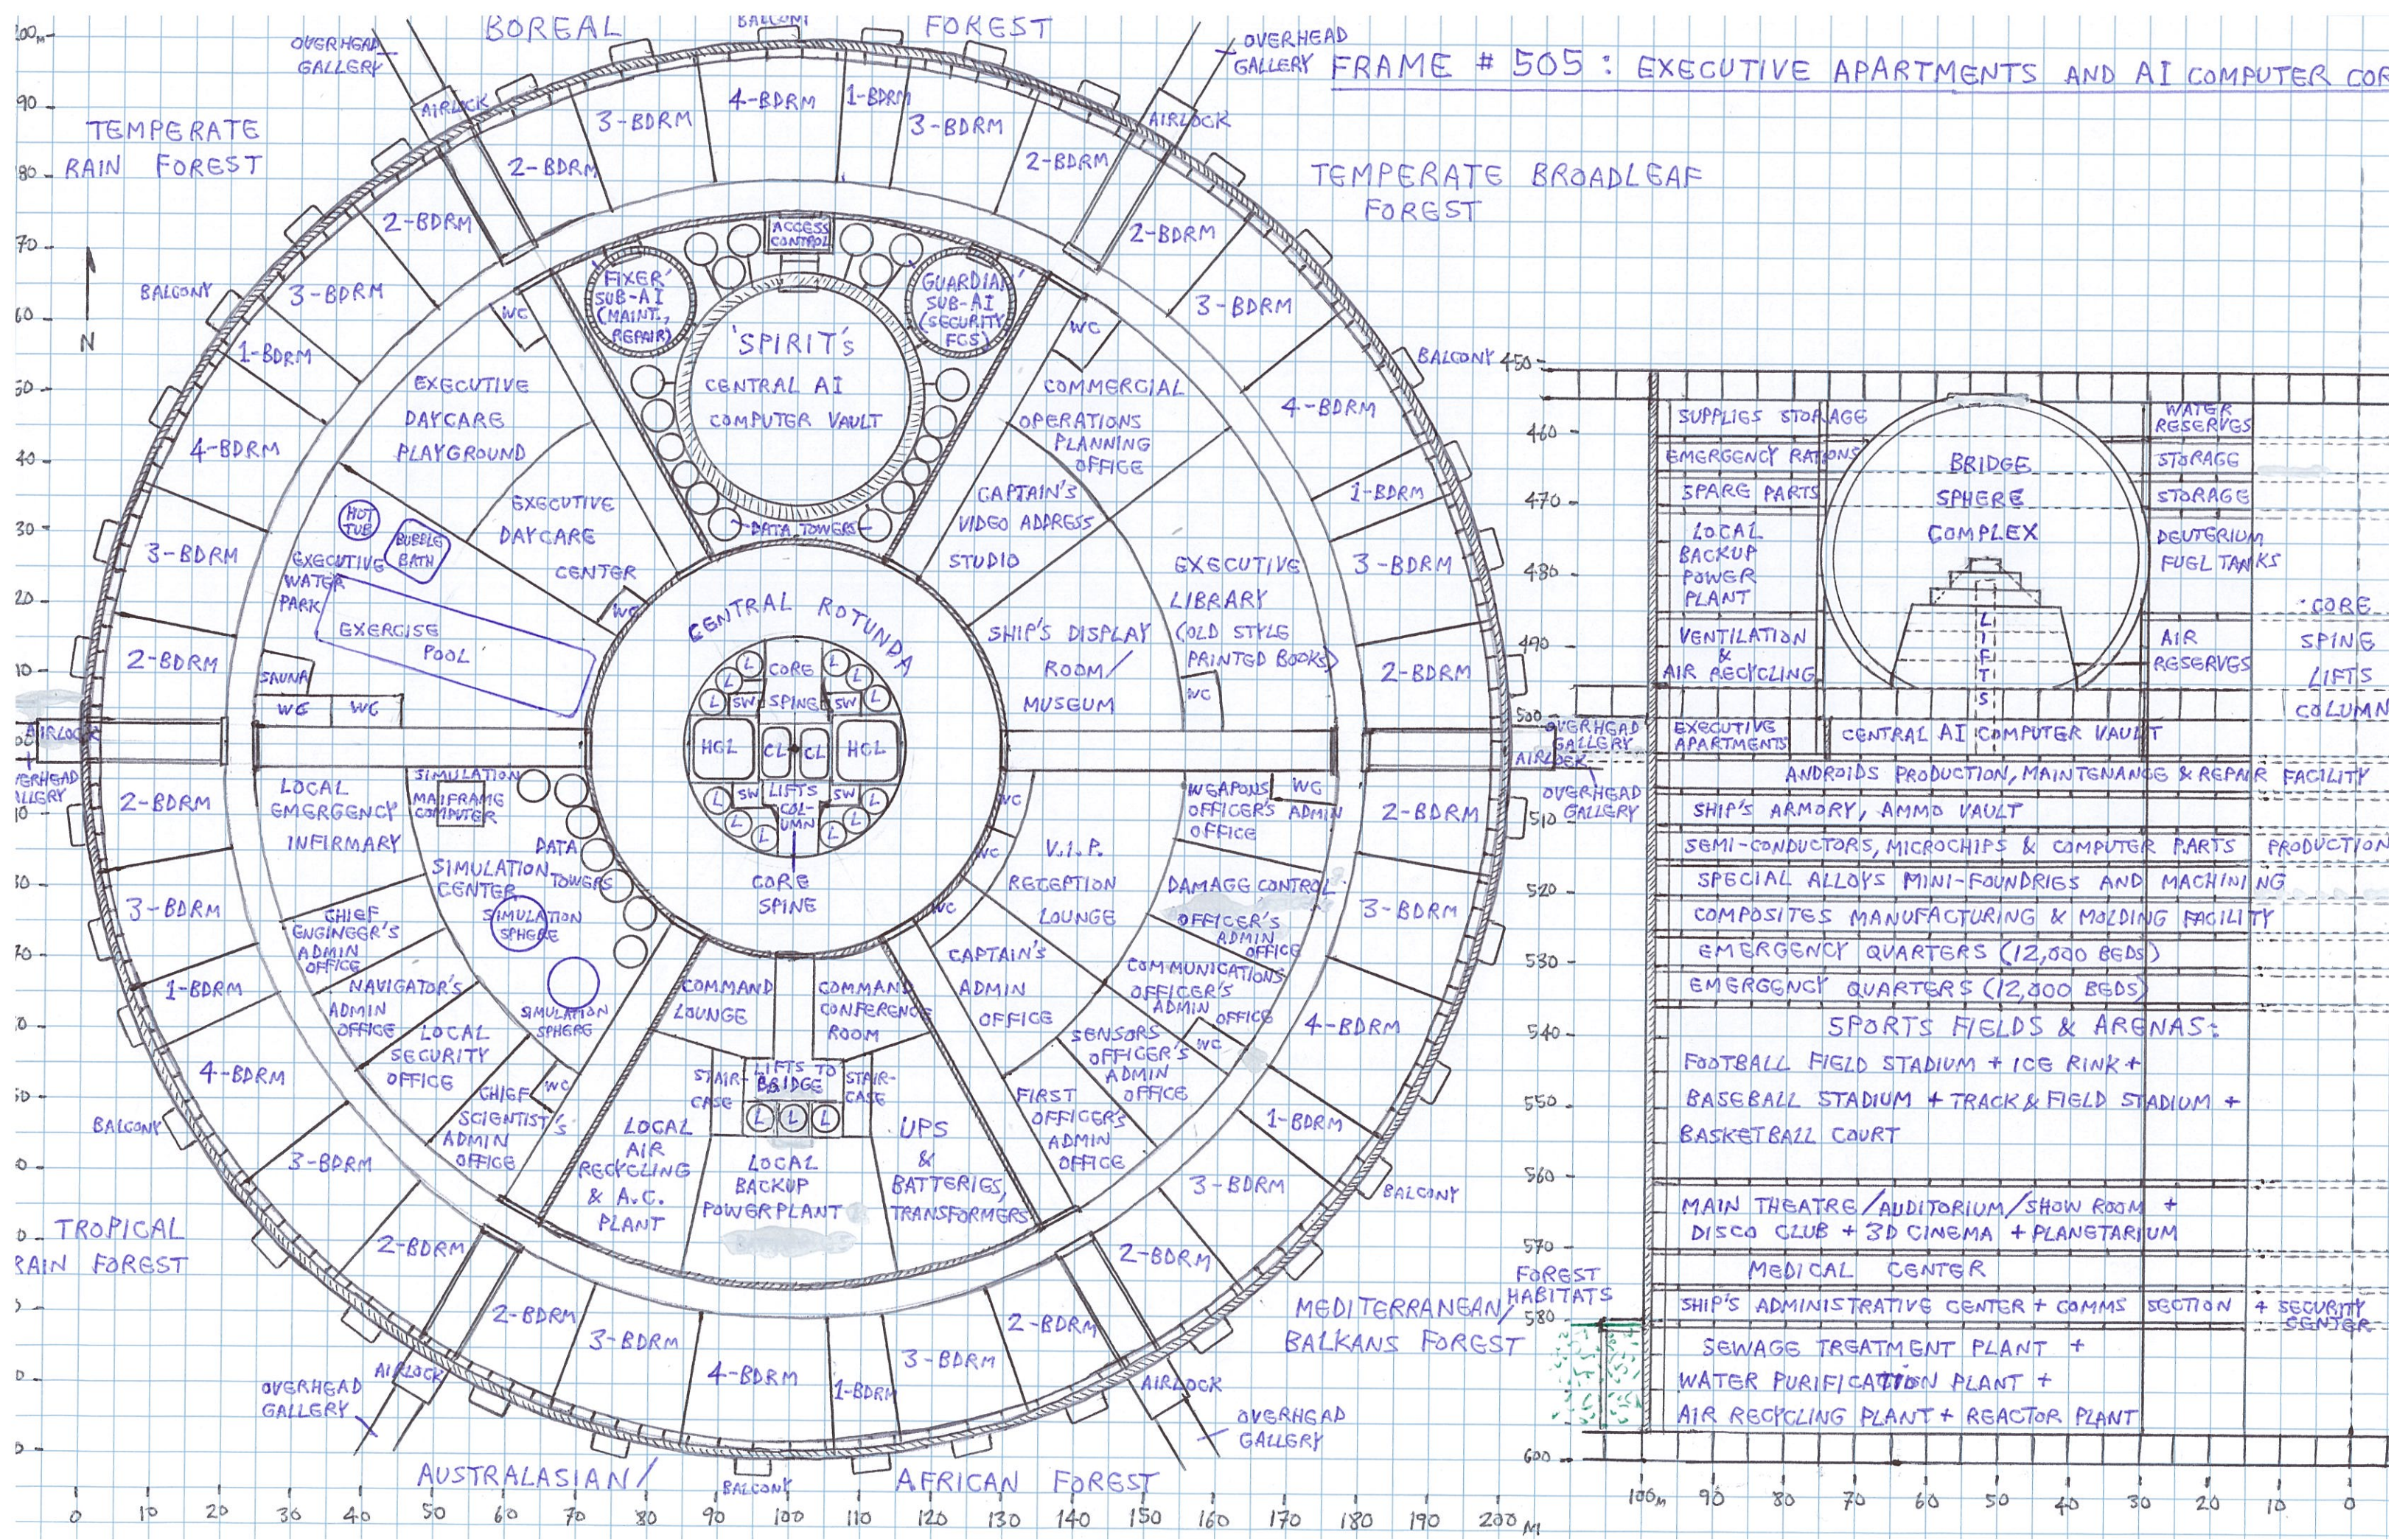

FRAME # 505 : EXECUTIVE APARTMENTS AND AI COMPUTER CORE

450	SUPPLIES STORAGE	WATER RESERVOIRS
460	EMERGENCY RATIONS	STORAGE
470	SPARE PARTS	STORAGE
480	LOCAL BACKUP POWER PLANT	DEUTERIUM FUEL TANKS
490	VENTILATION & AIR RECYCLING	AIR RESERVOIRS
500	EXECUTIVE APARTMENTS	CORE SPINE LIFTS COLUMN
510	ANDROIDS PRODUCTION, MAINTENANCE & REPAIR FACILITY	
520	SHIP'S ARMORY, AMMO VAULT	
530	SEMI-CONDUCTORS, MICROCHIPS & COMPUTER PARTS PRODUCTION	
540	SPECIAL ALLOYS MINI-FOUNDRIES AND MACHINING	
550	COMPOSITES MANUFACTURING & MOLDING FACILITY	
560	EMERGENCY QUARTERS (12,000 BEDS)	
570	EMERGENCY QUARTERS (12,000 BEDS)	
580	SPORTS FIELDS & ARENAS:	
590	FOOTBALL FIELD STADIUM + ICE RINK + BASEBALL STADIUM + TRACK & FIELD STADIUM + BASKETBALL COURT	
600	MAIN THEATRE/AUDITORIUM/SHOW ROOM + DISCO CLUB + 3D CINEMA + PLANETARIUM	
	MEDICAL CENTER	
	SHIP'S ADMINISTRATIVE CENTER + COMMS SECTION + SECURITY CENTER	
	SEWAGE TREATMENT PLANT + WATER PURIFICATION PLANT + AIR RECYCLING PLANT + REACTOR PLANT	